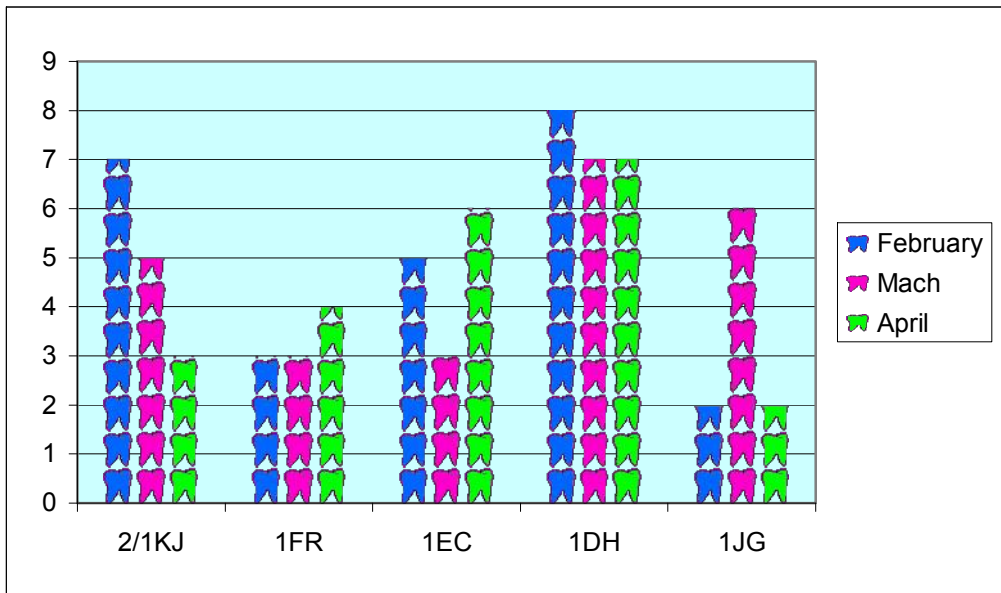

# How Many Teeth Have We Lost?

Class	February	Mach	April
2/1KJ	7	5	3
1FR	3	3	4
1EC	5	3	6
1DH	8	7	7
1JG	2	6	2
Total	25	24	22

Grace